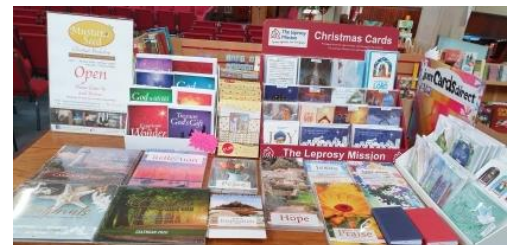

Join us for this special occasion!
Be part of this new venture
in Preston City Centre.

Volunteers needed - can you help?

Contact: Rev Barbara Pettitt

barbarapettitt@yahoo.com or call 07784791287

or

Ruth Milward-Hopkins

ruthmhopkins@aol.com